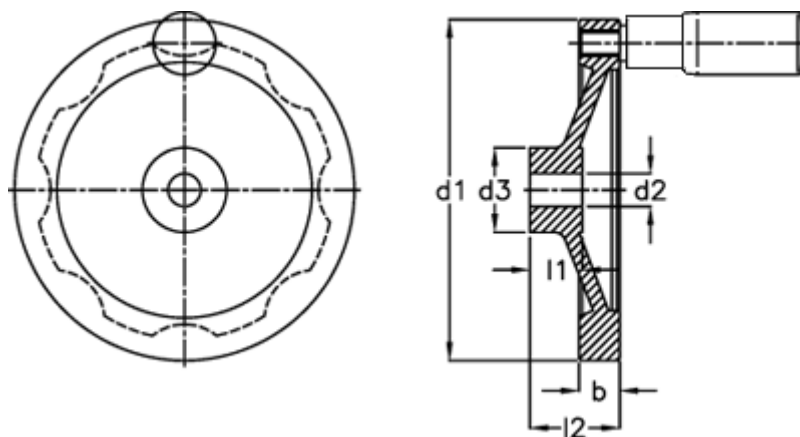

Data Sheet

Article number: 20377281

Description: E+G Handwheel
GN 323-100-B12-R

Measures

b	= 14.0
d1	= 100
d2 H7	= 12
d3	= 28
Handle	= 18
l1	= 17
l2	= 30